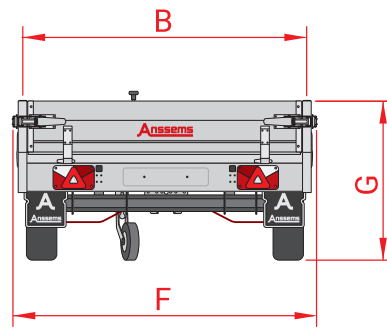

“MY ANSSEMS PSX-3000 IS EXTREME STRONG AND EASY TO MAINTAIN”