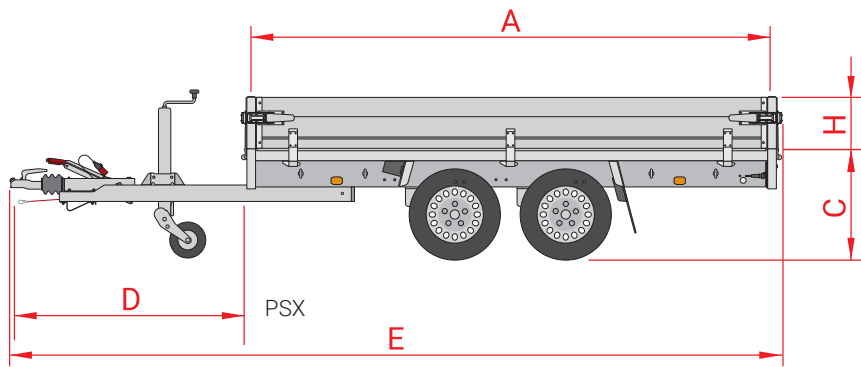

“MY ANSSEMS PSX-3000 IS EXTREME STRONG AND EASY TO MAINTAIN”