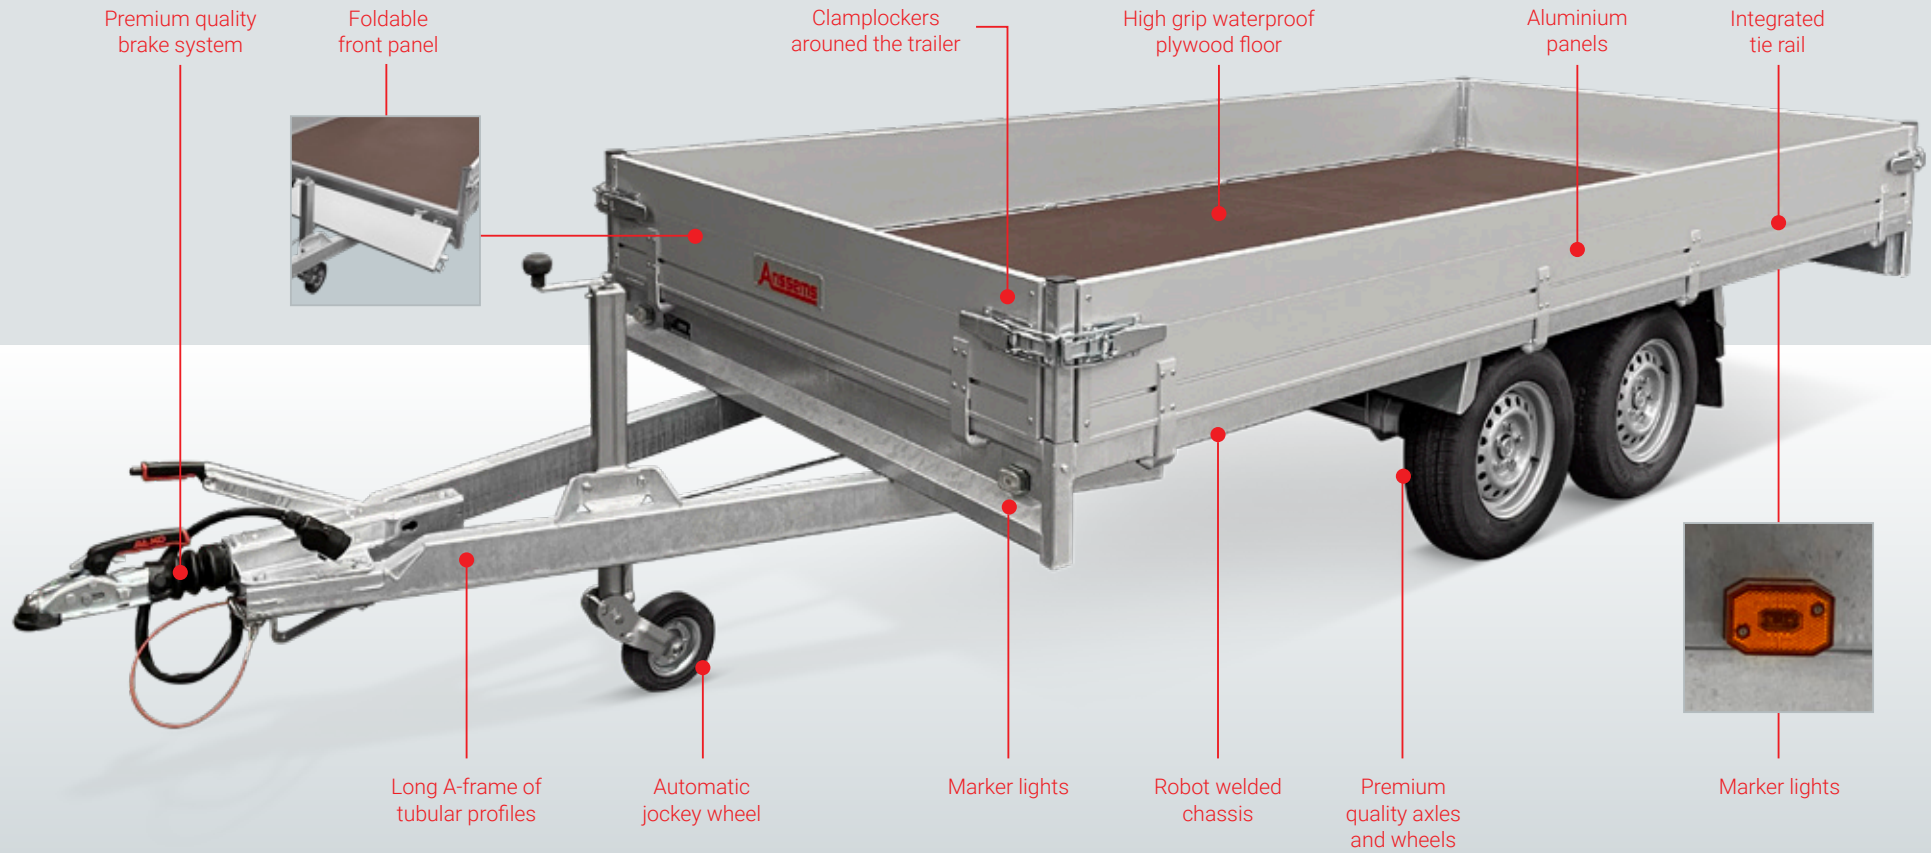

PSX single-axle unbraked

PSX tandem braked

PSX single-axle braked

PSX Go-Getter tandem braked

A strong chassis lies at the basis of the PSX. The cross members ensure optimum support for the loading floor. The high-quality finish, lighting, jockey wheel, axles, coupling, and braking system are all of premium quality. To create a maximum flat loading platform, remove the aluminium side panels and corner posts.

## PSX Go-Getter

The PSX Go-Getter is a flatbed trailer for those who want to stand out. It has many extras, such as a black toolbox (40L) on A-frame, black rims, black aluminium panels and is fully equipped with LED lighting. Get your Go-Getter today!

Optimum floor support

Reliable brake system

Clear lighting at front, side and back

8 tie down hooks at the innerside of the loading surface

Pull-out beams for back panel support

Tie rail for movable tie hooks

Panels that rotate below the floor. Damage-free loading and unloading.