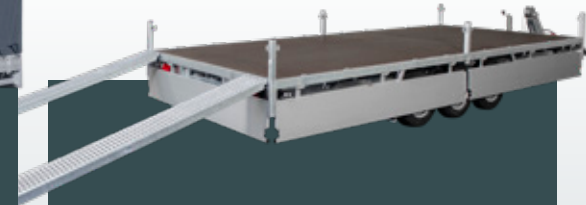

## Medax, the heavyweight champion

The Medax flatbed trailers are built for intensive use. There is a range of 29 models with a gross weight capacity ranging from 2600 to 3500 kg, so there will always be a model to meet your transportation needs. Its smart design, maintenance-friendly construction and high-quality finishes make the Medax the flatbed trailer of choice for the professional user.

Medax tandem

Medax tridem

Medax Go-Getter tandem

Medax Go-Getter tridem

The loading floor is supported by a heavy-duty steel space frame. The axles, wheels, braking system, and jockey wheel are all of premium quality. The built-in lockers, the side panels that neatly fold underneath the loading floor, and the multiple fixed tie-down points make it ideal for working with Medax.

## Medax Go-Getter

The Medax Go-Getter is a striking flatbed trailer with many extras such as black panels, black rims, and a black 55L toolbox on an A-frame, fully equipped with LED lighting. Get your Medax Go-Getter today!

**“WE GET THE  
JOB DONE”**

Extra tie-down possibilities with the ladder rack of 80cm high are available. The spare wheel and its support can be mounted onto the ladder rack.

The Medax with high cover offers even more possibilities, available in internal heights of 180cm and 210cm.